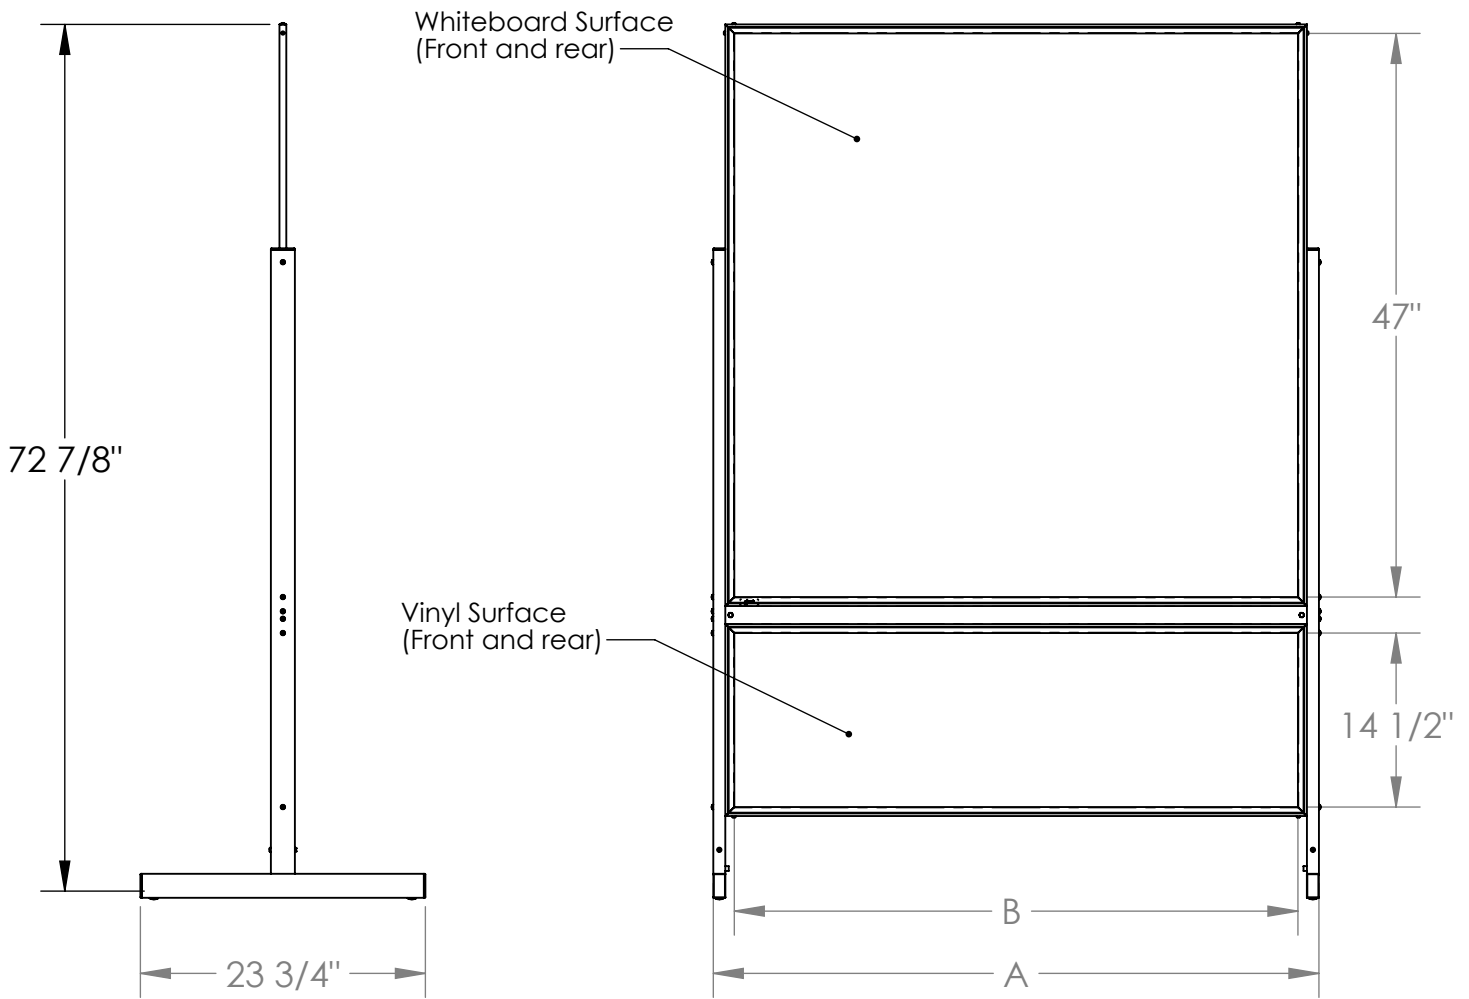

Whiteboard Divider Partition

Porcelain Whiteboard & Vinyl Tackboard

Materials:

- Frame: Satin anodized aluminum.
- Board surfaces: White porcelain coated 28 gauge steel laminated to 3/8" thick fiberboard.
Tack board - Vinyl applied to 3/8" fiberboard
- Vinyl available in eight color options: Caramel, Ebony, Ivory, Berry, Ocean, Silver, Navy, and Stone
- (Optional) Swivel casters are black thermoplastic with wheel locks.
- (Optional) Glides are black thermoplastic.

Features:

- Available in two board sizes: 72"H x 50"W and 72"H x 74"W

Notes:

- Indoor use only

ITEM NUMBER	A	B
FPM1M164-XXX	50-1/2"	47"
FPM1M166-XXX	74-1/2"	71"