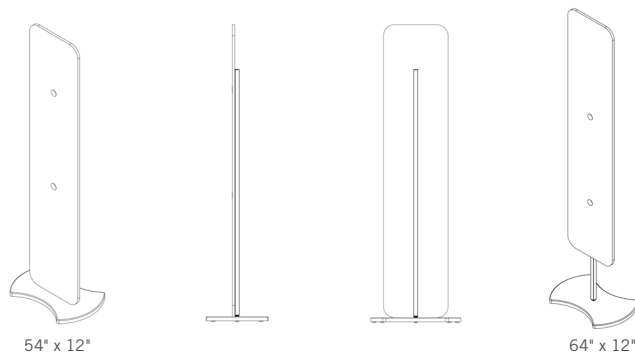

REED

Acoustic Partition

Statement of Line

54" x 12"

64" x 12"

Features

- Provides sound reducing benefits on both sides of the panel
- Black crescent-shaped base lets multiple units form arch and snake-like patterns
- Acoustic panel swivels 360 degrees on the base
- Height can be extended from 54" to 64"
- Assembled in less than 5 minutes, Reed is lightweight and easily movable
- 10-year warranty

Options

- Standard Size: 54"H x 12"W extends to 64"H x 12"W

Acoustic Options:

Blue Ash Lime Silver Yellow Orange Blush

ghent.