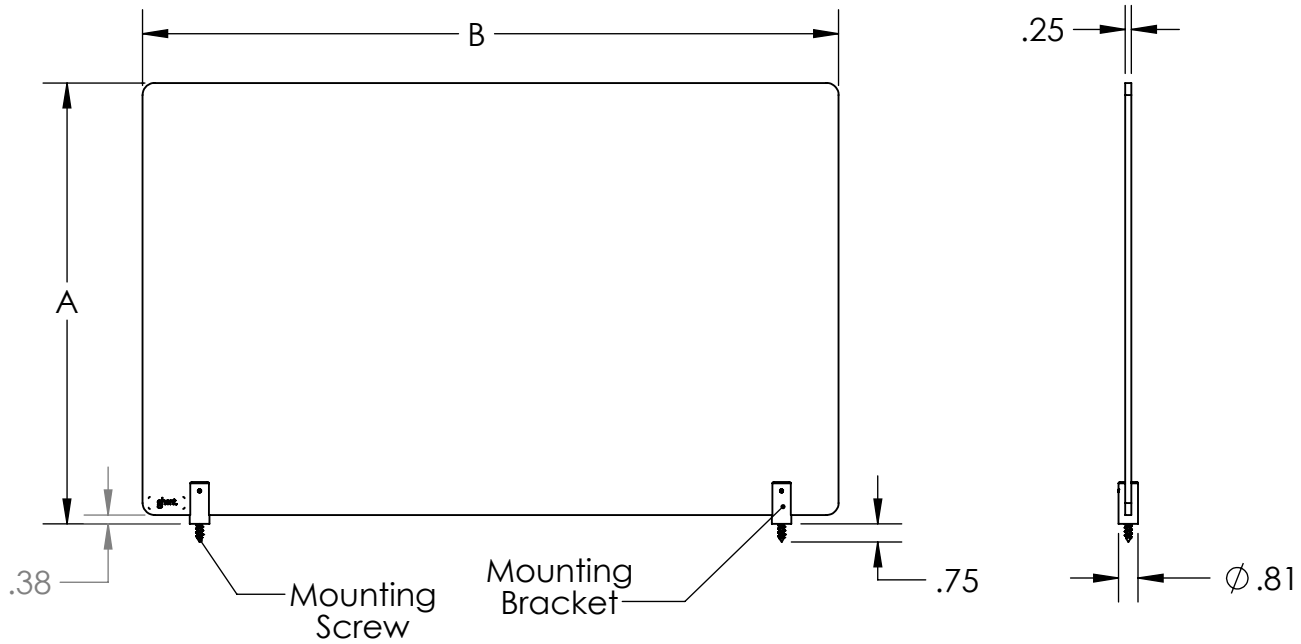

Partition Extender / PEXXXXX-H Hardmount Unit

Product Specifications

Materials:

- Panel surface: 1/4" thick clear or frosted acrylic.
- Mounting Brackets: Satin anodized aluminum.

Features:

- Mounting feet can be positioned to accommodate obstructions on panels.
- Mounted with steel combination screw.
- Warranty 1 year.

Notes:

- Customer to attach mounting feet, wrench provided.

Partition Extender / PEXXXXX-H Hardmount Unit

Product Specifications

PART NUMBER	A	B	FINISH
PEC1824-H	17-7/8"	23-1/2"	CLEAR
PEC1829-H	17-7/8"	29"	CLEAR
PEC1836-H	17-7/8"	36"	CLEAR
PEC1842-H	17-7/8"	42"	CLEAR
PEC1848-H	17-7/8"	47-1/2"	CLEAR
PEC1859-H	17-7/8"	59"	CLEAR
PEC2424-H	23-7/8"	23-1/2"	CLEAR
PEC2429-H	23-7/8"	29"	CLEAR
PEC2436-H	23-7/8"	36"	CLEAR
PEC2442-H	23-7/8"	42"	CLEAR
PEC2448-H	23-7/8"	47-1/2"	CLEAR
PEC2459-H	23-7/8"	59"	CLEAR
PEC3024-H	29-7/8"	23-1/2"	CLEAR
PEC3029-H	29-7/8"	29"	CLEAR
PEC3036-H	29-7/8"	36"	CLEAR
PEC3042-H	29-7/8"	42"	CLEAR
PEC3048-H	29-7/8"	47-1/2"	CLEAR
PEC3059-H	29-7/8"	59"	CLEAR
PEF1824-H	17-7/8"	23-1/2"	FROSTED
PEF1829-H	17-7/8"	29"	FROSTED
PEF1836-H	17-7/8"	36"	FROSTED
PEF1842-H	17-7/8"	42"	FROSTED
PEF1848-H	17-7/8"	47-1/2"	FROSTED
PEF1859-H	17-7/8"	59"	FROSTED
PEF2424-H	23-7/8"	23-1/2"	FROSTED
PEF2429-H	23-7/8"	29"	FROSTED
PEF2436-H	23-7/8"	36"	FROSTED
PEF2442-H	23-7/8"	42"	FROSTED
PEF2448-H	23-7/8"	47-1/2"	FROSTED
PEF2459-H	23-7/8"	59"	FROSTED
PEF3024-H	29-7/8"	23-1/2"	FROSTED
PEF3029-H	29-7/8"	29"	FROSTED
PEF3036-H	29-7/8"	36"	FROSTED
PEF3042-H	29-7/8"	42"	FROSTED
PEF3048-H	29-7/8"	47-1/2"	FROSTED
PEF3059-H	29-7/8"	59"	FROSTED