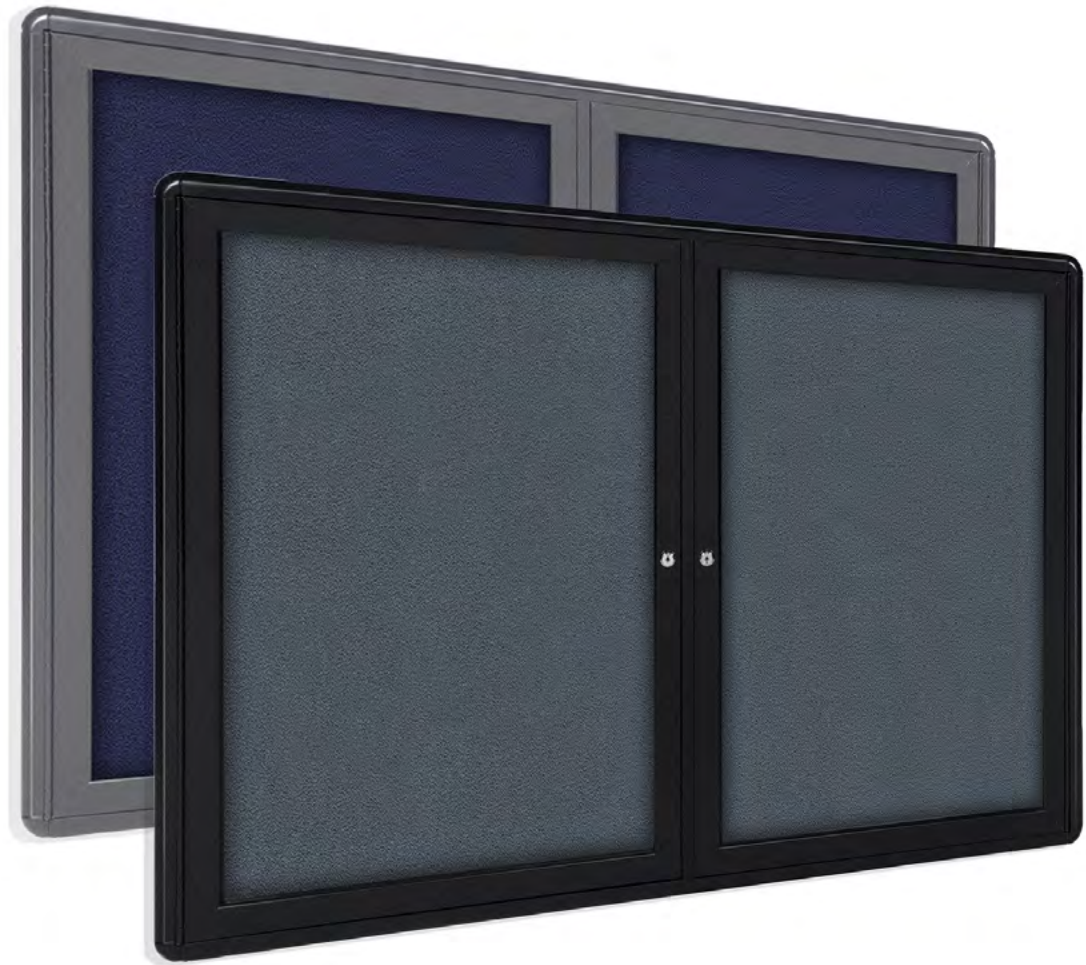

OVATION

Enclosed Message Centers

Statement of Line

Fabric

Letterboard

Features

- Shatter-resistant acrylic panels
- Powder coated aluminum trim and radius corners
- Available with a tackable fabric or fabric letterboard surface
- Fade-resistant fabric available in 7 color options
- Letterboard has 1/4" precision grooves and comes with 3/4" white letters
- 10-year warranty

Options

- 1-Door or 2-Door
- 2 sizes: 3'H x 2'W or 3'W x 4'W
- Available with Fabric or Letterboard surface
- Customer own fabrics available

Fabric Options:

Beige

Gray

Blue

Black

Taupe

Teal

Red

Letterboard Options:

Black

Burgundy

Frame Options:

Black

Gray