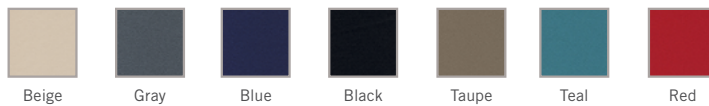

OVATION

Enclosed Message Centers

Statement of Line

Fabric

Letterboard

Features

- Shatter-resistant acrylic panels
- Powder coated aluminum trim and radius corners
- Available with a tackable fabric or fabric letterboard surface
- Fade-resistant fabric available in 7 color options
- Letterboard has 1/4" precision grooves and comes with 3/4" white letters
- 10-year warranty

Options

- 1-Door or 2-Door
- 2 sizes: 3'H x 2'W or 3'W x 4'W
- Available with Fabric or Letterboard surface
- Customer own fabrics available

Fabric Options:

Beige

Gray

Blue

Black

Taupe

Teal

Red

Letterboard Options:

Black

Burgundy

Frame Options:

Black

Gray