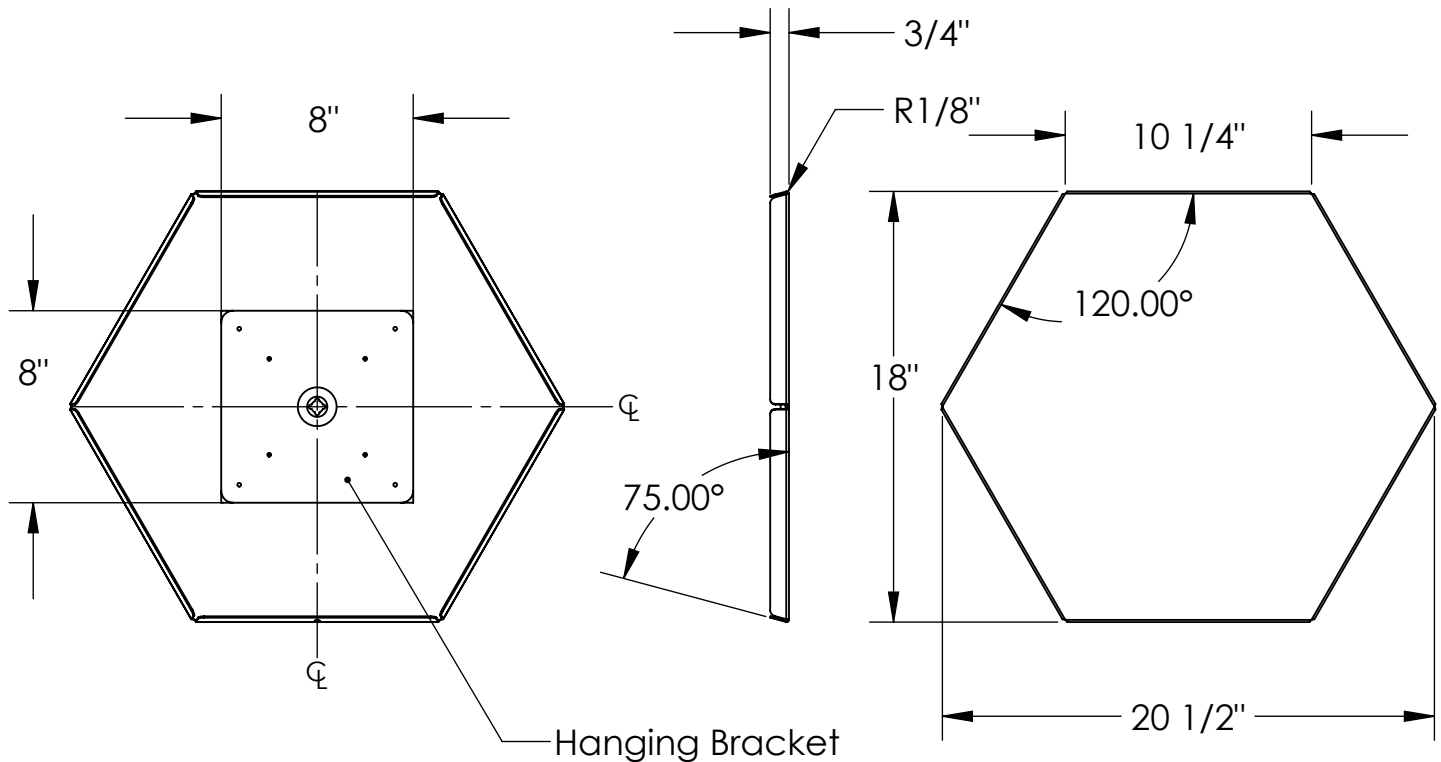

Link Hex

Materials:

- Link Hex is made of 16 gauge sheet steel
- Link Hex is finished with a dry erasable powder coating
- Hex Mount is made of 20 gauge galvanized steel

Features:

- Includes a Hex install fixture that allows for quick layout of Hex displays
- Hex installs using a single screw keyhole system
- Link Hex is compatible with all other Hex products
- Available in seven colors:
Bright Blue, Bright White, Gray, Lime Green, Soft Blue, Rose, and Marigold

** sizes are approximate*

COMMON CONFIGURATIONS FOR COMMON BOARD SIZES					
SIZE	ORIENTATION	SIZE COMPARE	# OF BOARDS	HEIGHT	WIDTH
4X4	HORIZONTAL	SMALLER	4	45.5"	36.5"
4X4	HORIZONTAL	LARGER	9	64"	52.5"
4X4	VERTICAL	SMALLER	4	36.5"	45.5"
4X4	VERTICAL	LARGER	9	52.5"	64"
4X6	HORIZONTAL	SMALLER	8	45.5"	68.5"
4X6	HORIZONTAL	LARGER	15	64"	84.5"
4X6	VERTICAL	SMALLER	6	36.5"	64"
4X6	VERTICAL	LARGER	12	52.5"	82.5"
4X8	HORIZONTAL	SMALLER	10	45.5"	84"
4X8	HORIZONTAL	LARGER	18	64"	100"
4X8	VERTICAL	SMALLER	9	36.5"	91.75"
4X8	VERTICAL	LARGER	18	52.5"	110"
4X10	HORIZONTAL	SMALLER	14	45.5"	116.5"
4X10	HORIZONTAL	LARGER	24	64"	132.25"
4X10	VERTICAL	SMALLER	12	36.5"	119.25"
4X10	VERTICAL	LARGER	19	52.5"	128.5"
4X12	HORIZONTAL	SMALLER	16	45.5"	132.25"
4X12	HORIZONTAL	LARGER	27	64"	148.25"
4X12	VERTICAL	SMALLER	14	36.5"	137.75"
4X12	VERTICAL	LARGER	24	52.5"	156.25"

Note: All dimensions are based on a 1/2" board spacing.

DAISY CONFIGURATIONS			
ORIENTATION	# OF BOARDS	HEIGHT	WIDTH
HORIZONTAL	7	55"	52.5"
VERTICAL	7	52.5"	55"