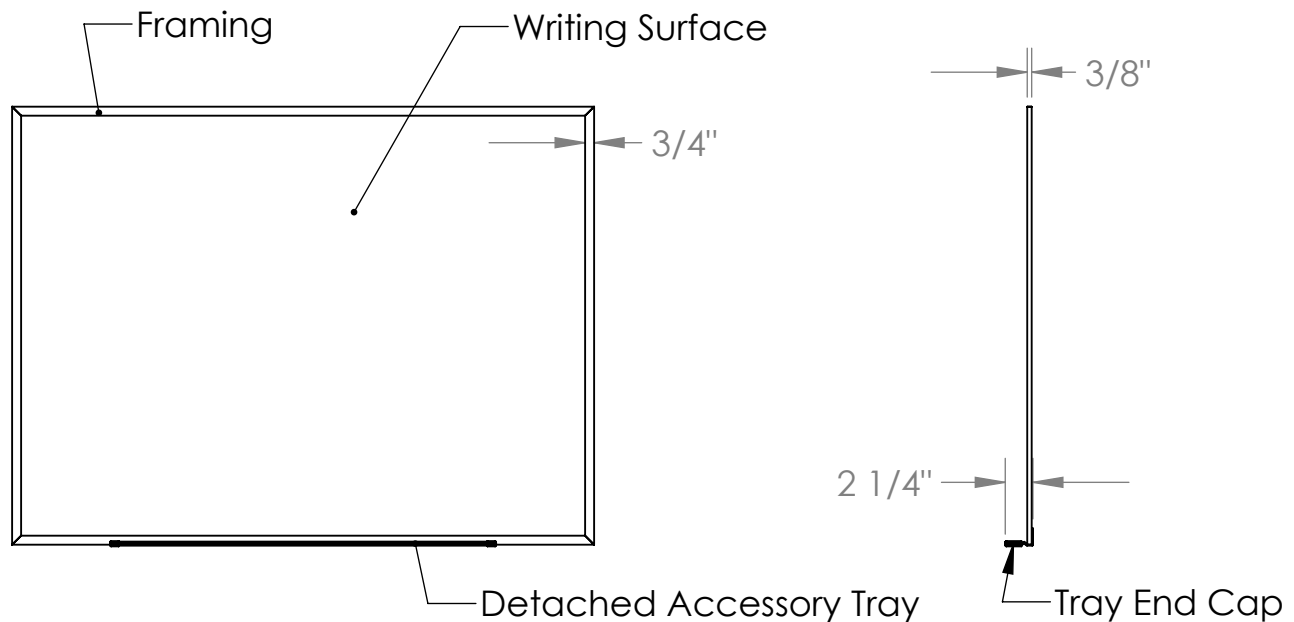

### Materials:

- Framing and Detached Accessory Tray: Satin anodized aluminum extrusion
- Writing surface: 6 mil thick coating applied to 1/4" thick hardboard
- Detached Accessory Tray End Caps: Gray thermoplastic

### Features:

- Board hangers are included
- A black dry erase marker with marker clip is included with each board
- Available in standard and custom sizes up to 4'H x 8'W
- This board is guaranteed for 10 years