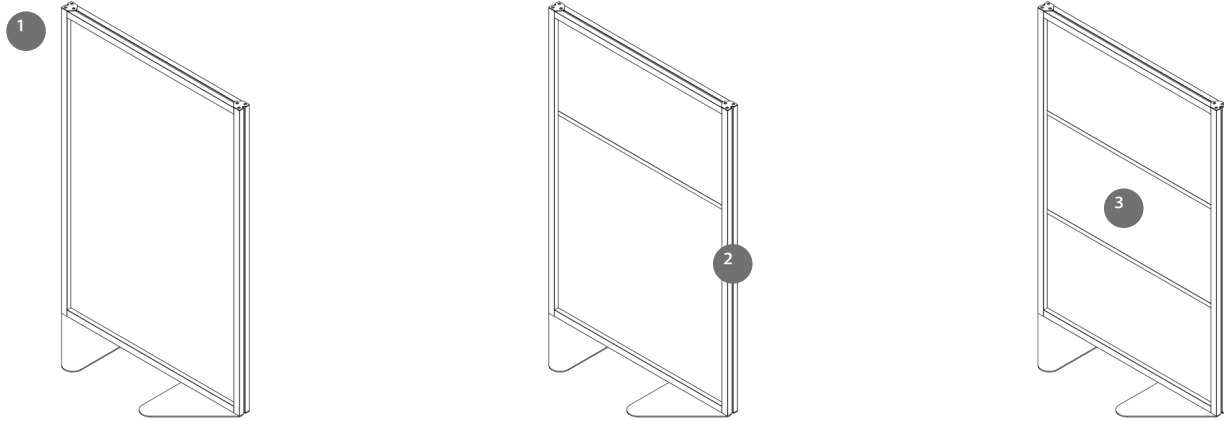

# Floor Partition

### 1 OVERALL SIZE & PANEL CONFIGURATION

ONE PANEL	
54"H x 36"W	
54"H x 48"W	
72"H x 36"W	
72"H x 48"W	

TWO PANEL	
54" H x 36" W	
54" H x 48" W	
54" H x 60" W	
54" H x 72" W	
72" H x 36" W	
72" H x 48" W	
72" H x 60" W	
72" H x 72" W	